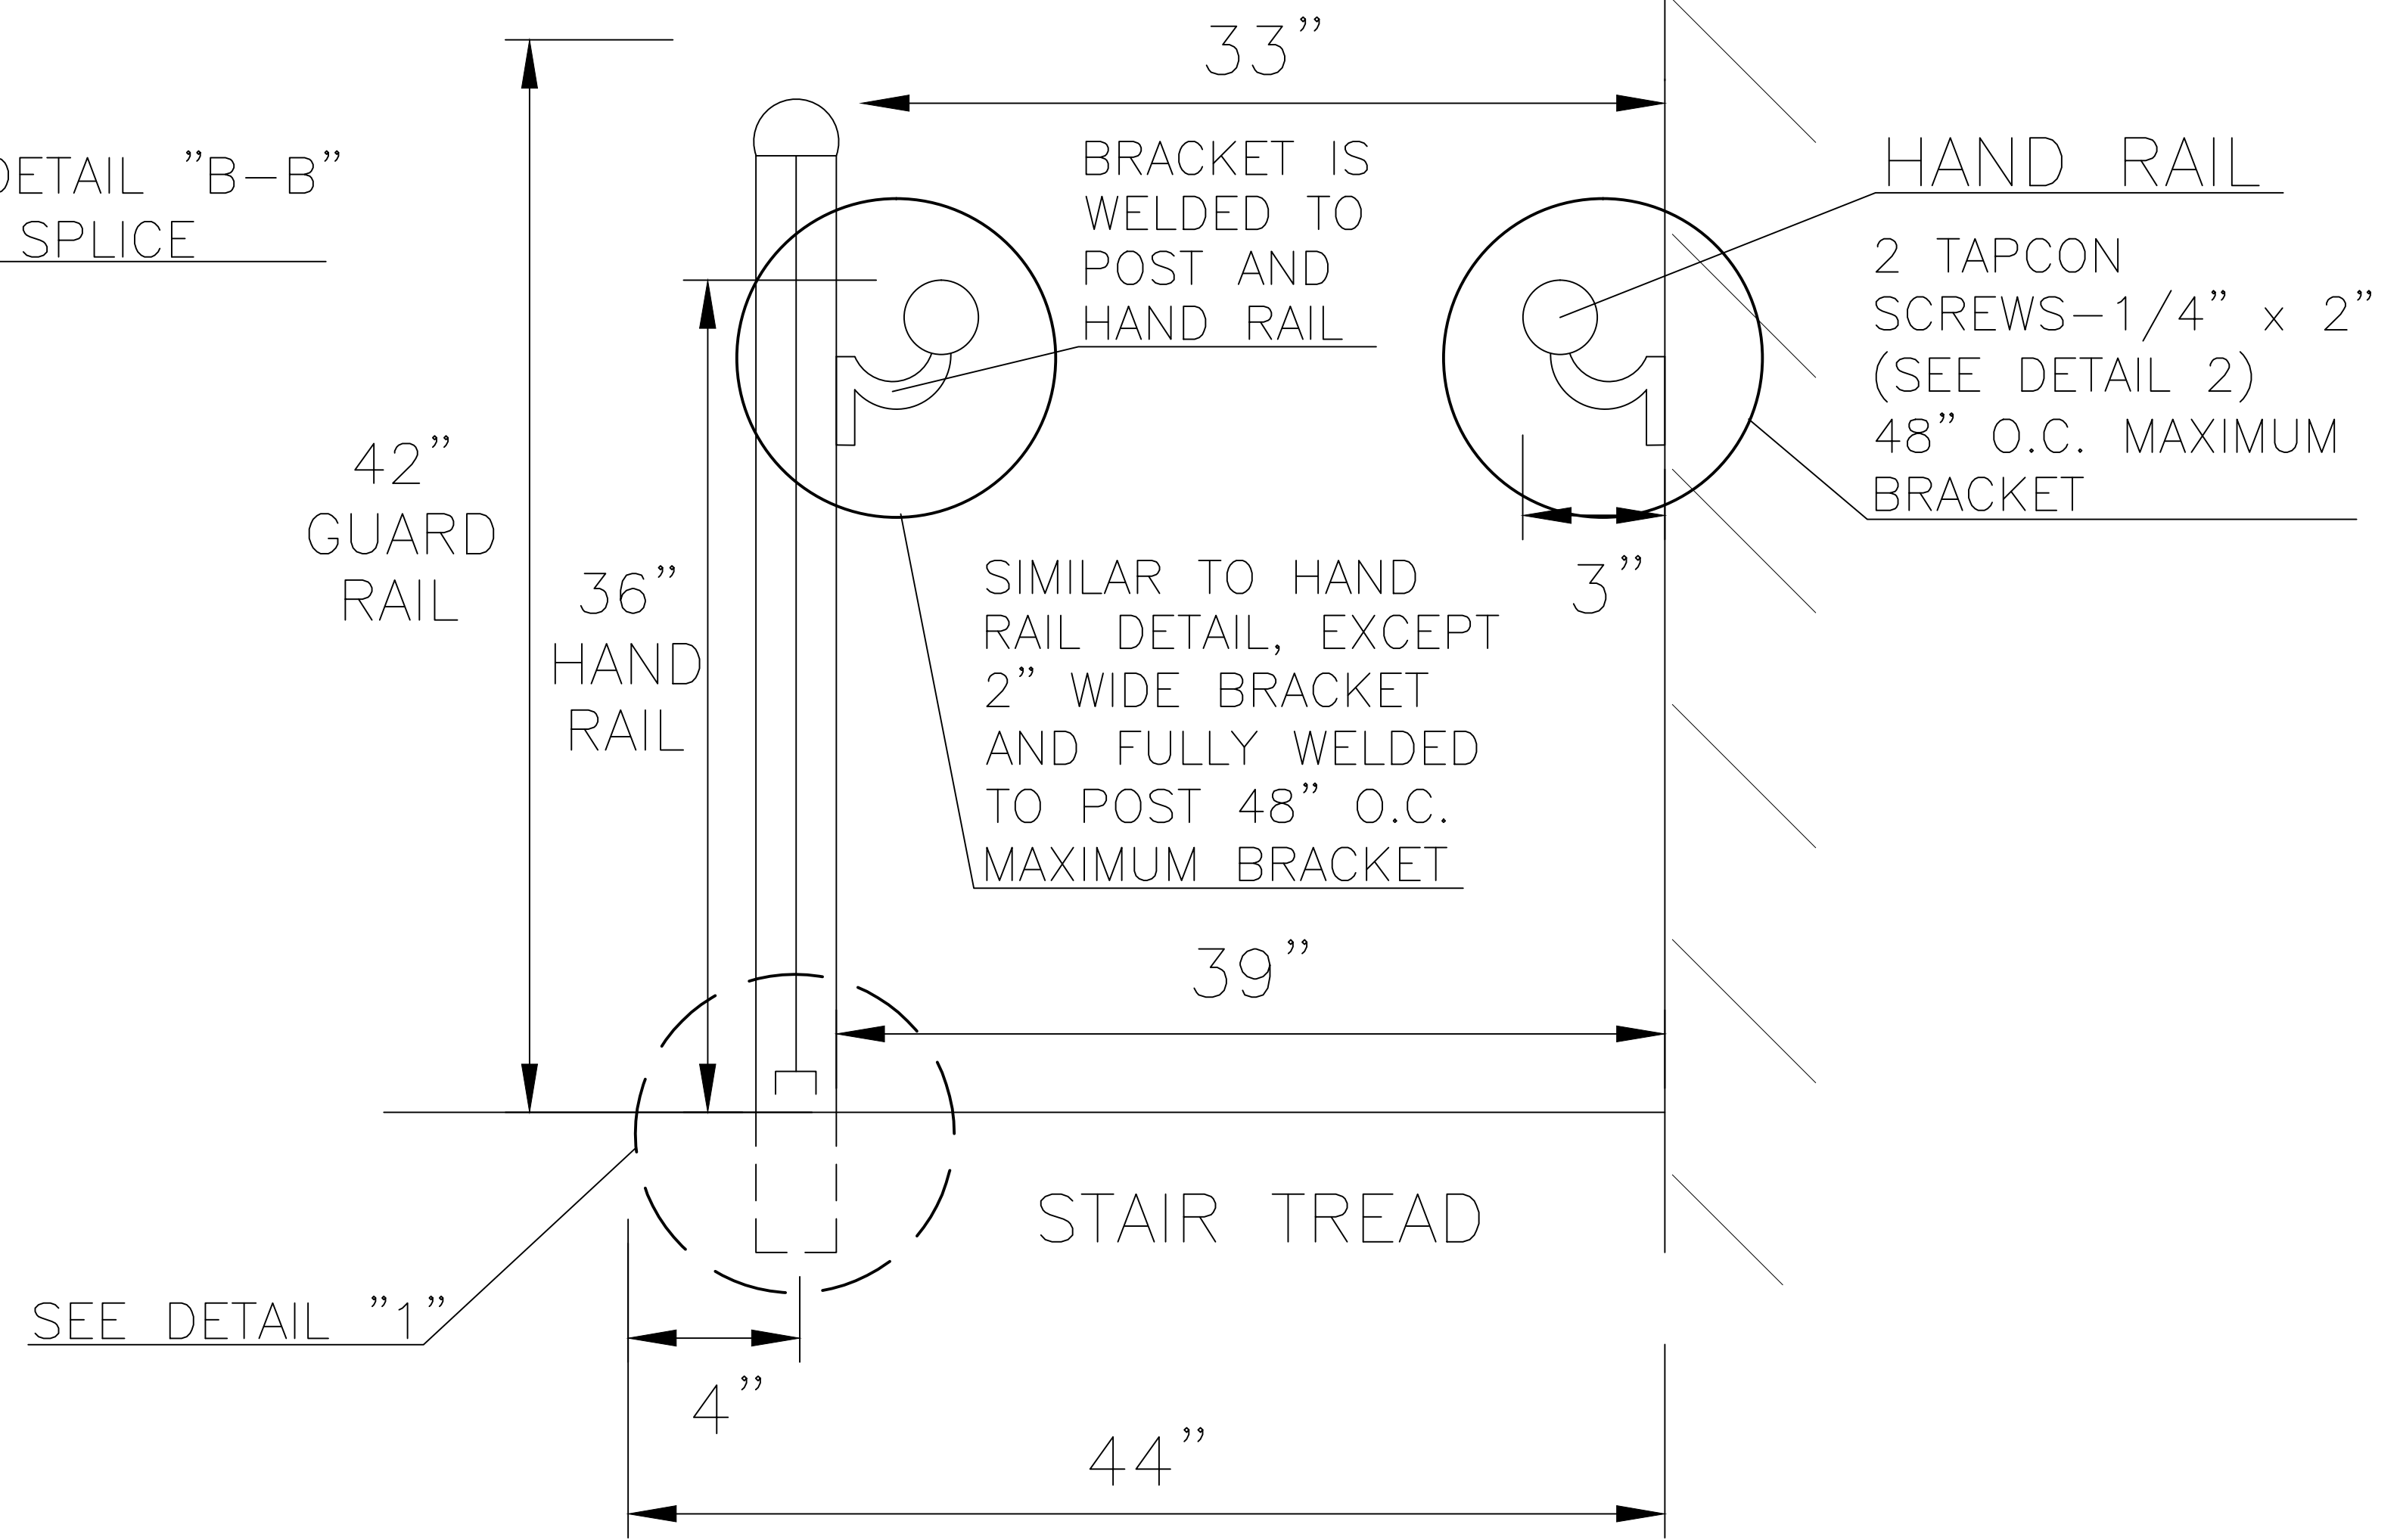

ROYAL PARK CONDOMINIUMS  
 ROYAL PARK DRIVE  
 OAKLAND PARK, FLORIDA

DETAIL "1"  
 N.T.S.

STAIR SECTION  
 HAND RAIL ELEVATION DETAIL  
 N.T.S.

R. NO.	DATE	COMMENTS

DRAWN BY:	CHECKED BY:	DATE:	SCALE:
		APRIL 17, 2012	N.T.S.

ROYAL PARK  
 ROYAL PARK DRIVE, OAKLAND PARK, FL. 33509

~SHEET~