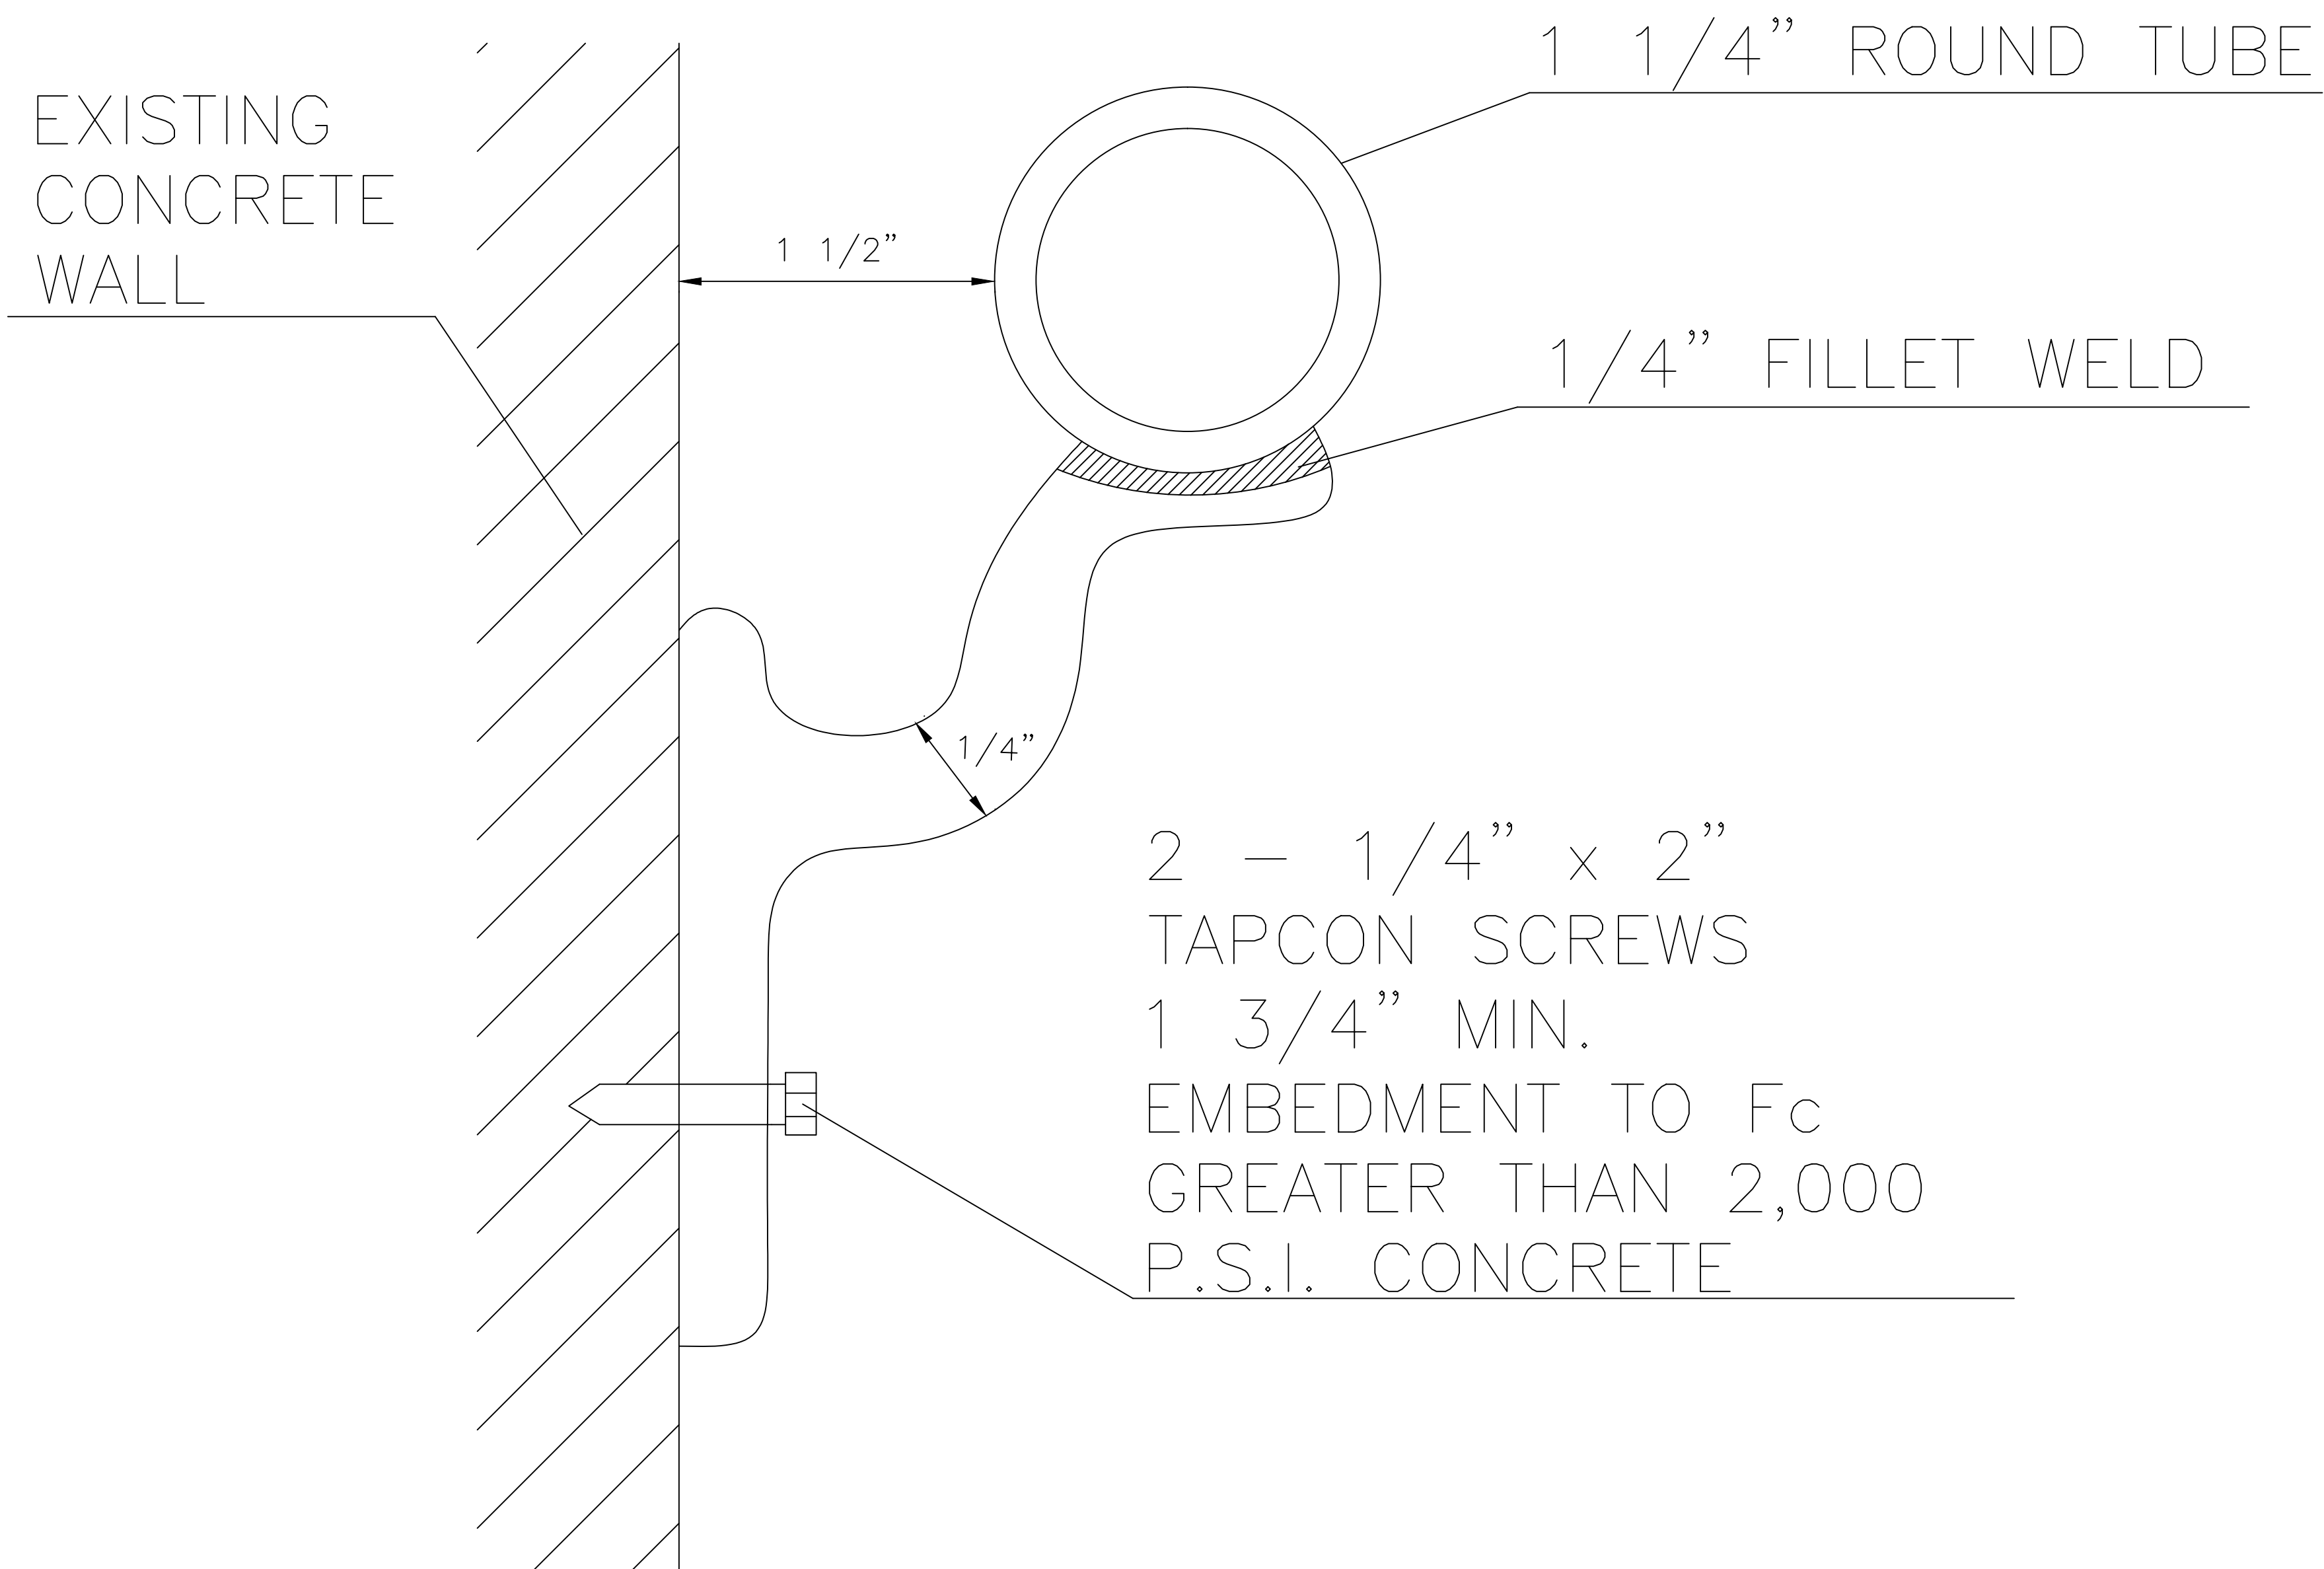

ROYAL PARK CONDOMINIUMS
 ROYAL PARK DRIVE
 OAKLAND PARK, FLORIDA

HAND RAIL DETAIL #2:

SECTION VIEW:
N.T.S.

ELEVATION VIEW:
N.T.S.

R. NO.	DATE	COMMENTS

DRAWN BY:	CHECKED BY:
DATE: MARCH 2015	SCALE: N.T.S.

ROYAL PARK
 ROYAL PARK DRIVE, OAKLAND PARK, FL. 33509

~SHEET~

6
 OF
 6