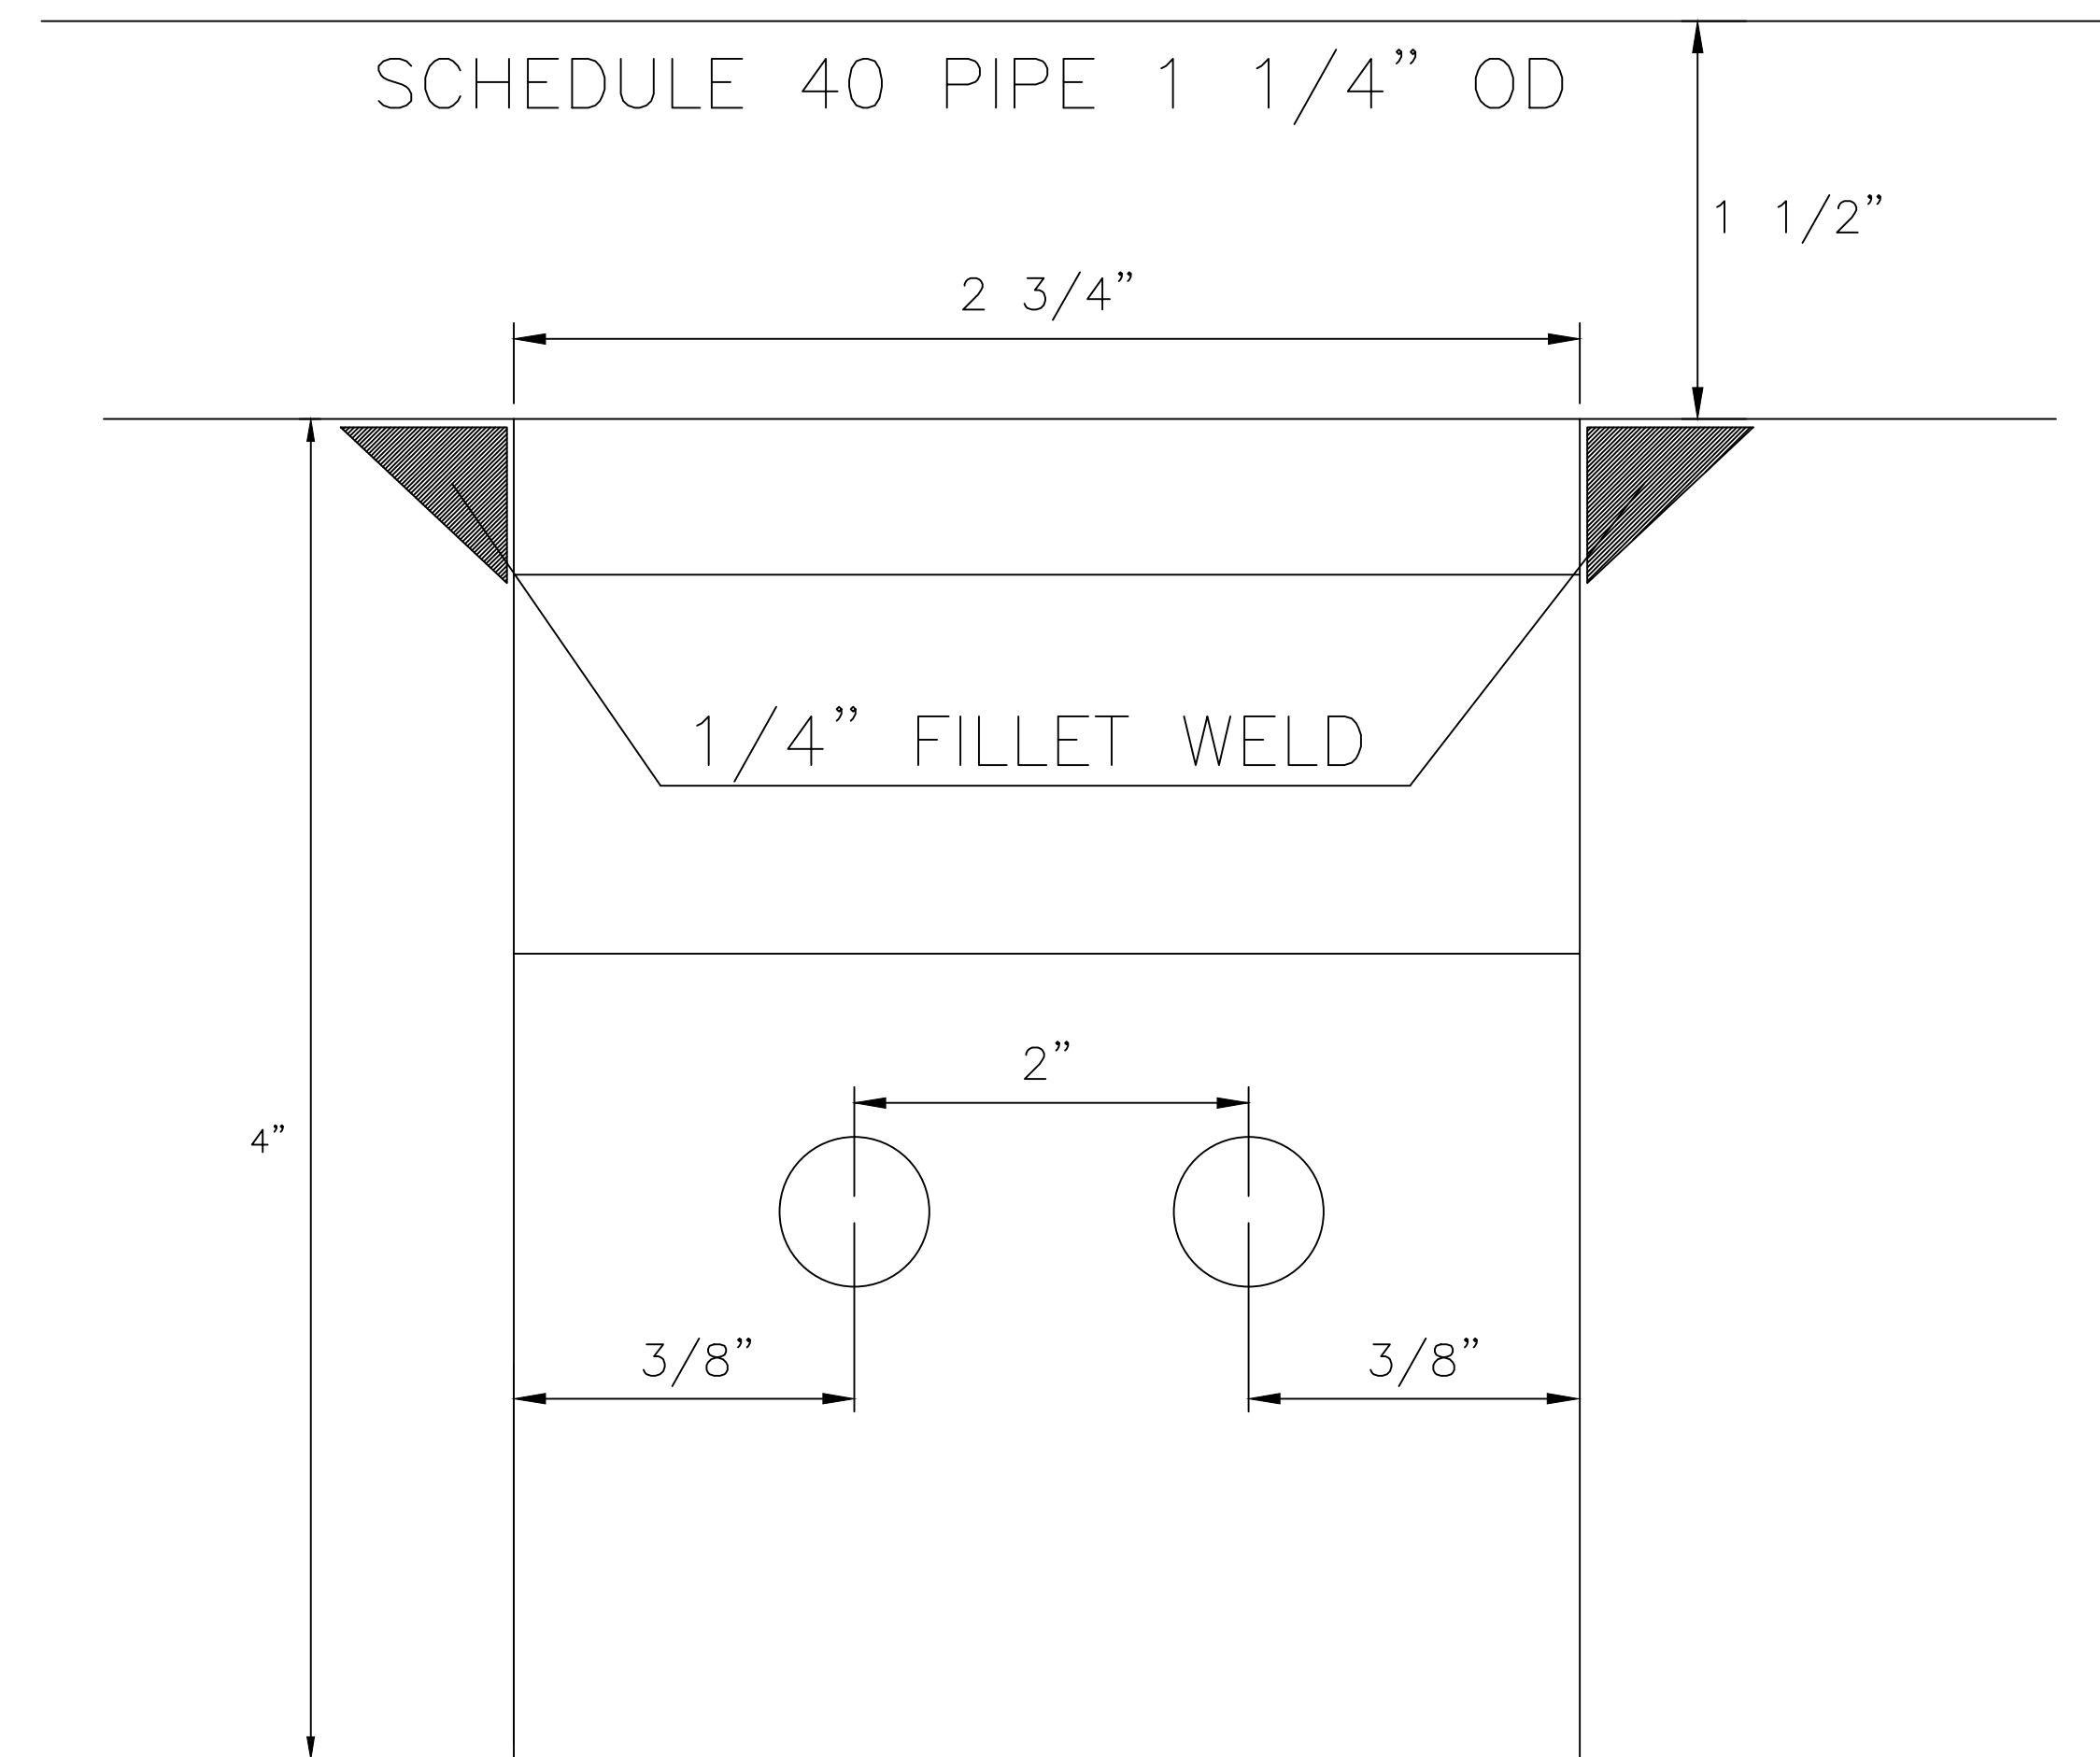

ROYAL PARK CONDOMINIUMS
 ROYAL PARK DRIVE
 OAKLAND PARK, FLORIDA

HAND RAIL DETAIL #2:

SECTION VIEW:
N.T.S.

ELEVATION VIEW:
N.T.S.

R. NO.	DATE	COMMENTS

DRAWN BY:	CHECKED BY:
DATE: MARCH 2015	SCALE: N.T.S.

ROYAL PARK
 ROYAL PARK DRIVE, OAKLAND PARK, FL. 33509